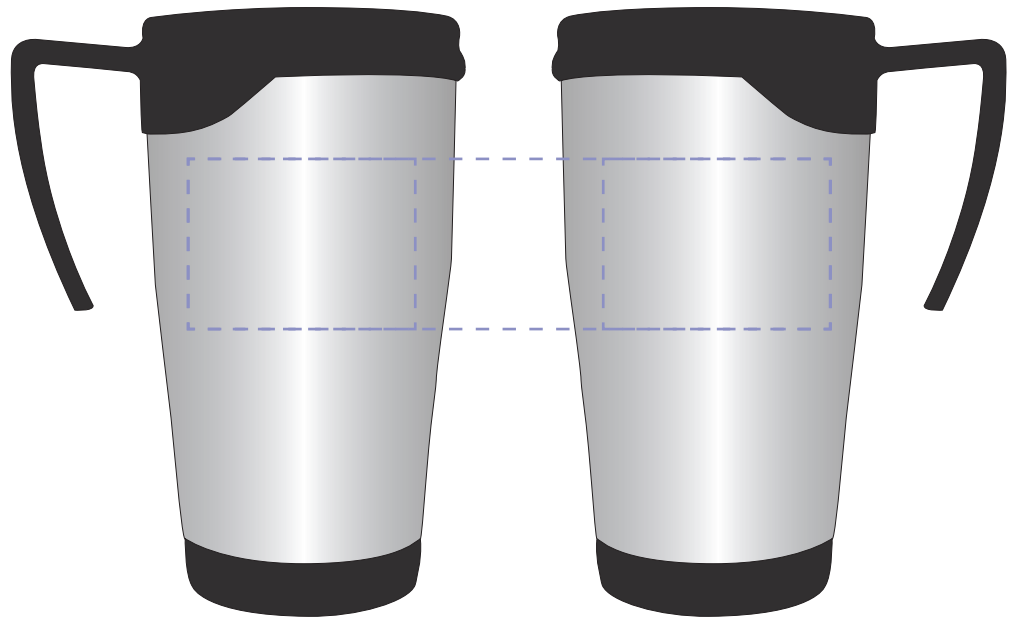

ARTWORK APPROVAL

DATE:

Your Ref:
Our Ref:
Version: 1

Pantone:
Quantity:
Position:

Product Code: MG0003 TRAVEL MUG
Product Colour: STAINLESS
Max Print Area: 170mm x 45mm

PRINTING CONCERNS: PLEASE NOTE THE LID DOES NOT HAVE A SLIDER

Any special print requirements must be advised at approval stage (However a new visual may have to be done and approved which may affect the lead time) We may at times advise you of our concerns with regards to the print or print colour on the PDF proof, if approval is given this is unfortunately at your own risk. If a photograph is required of the item this may be chargeable and this is quite often done on day of despatch and could delay your order if approval isn't received immediately.

PLEASE CHECK THE FOLLOWING INFORMATION IS CORRECT AND TICK ALL THE APPROPRIATE BOXES:

YES NO

- Quantity ☐ YES ☐ NO
- Correct product and product colour ☐ YES ☐ NO
- Print size and position ☐ YES ☐ NO
- Print colour ☐ YES ☐ NO
- Spelling, phone numbers, emails and websites ☐ YES ☐ NO

ARTWORK SCALE 50%